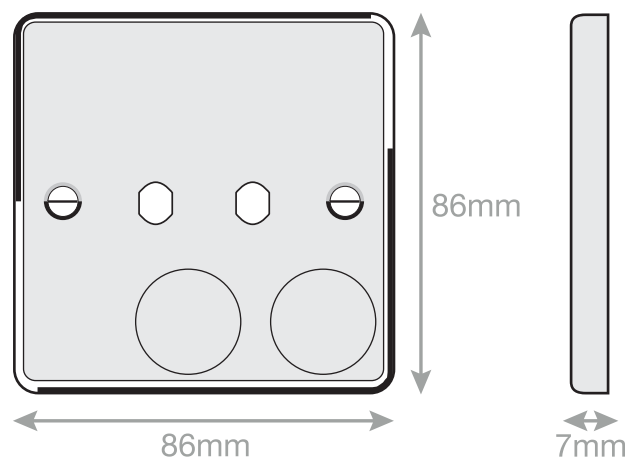

Data Sheet :

7MPRO-371

Code	7MPRO-371
Description	Empty Dimmer Plate - 2 Aperture Plate with Knobs
Size	86mm x 86mm x 7mm depth
Range	Selectric 7M-PRO
Colour	Polished chrome
Material	Premium grade steel
Included	M3.5 fixing screws
Weight	0.113kg
Inner Carton Quantity	10
Inner Carton Weight	1.13kg
Guarantee	5 year plate guarantee
Barcode	5025117007020
Commodity Code	85369085
Standards	BS 5733
Notes	<ul style="list-style-type: none">• Universal to any dimmer module• Polished chrome with matching metal knobs• Minimum back box size required: 25mm depth