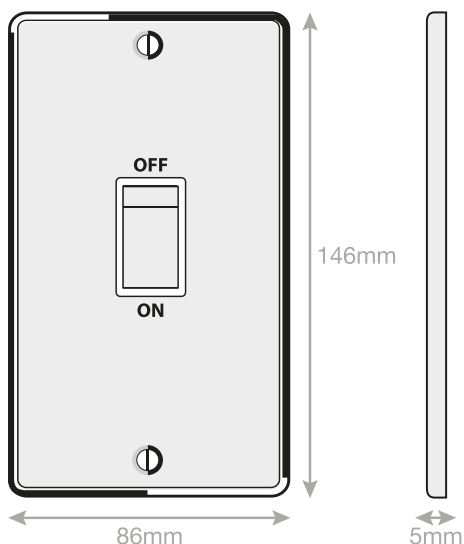

Data Sheet : DSL348

Code	DSL348
Description	45 Amp DP Switch - 2 Gang Plate
Size	146mm x 86mm x 5mm depth
Range	Selectric 5M
Colour	Polished chrome with white insert & matching metal rocker
Material	Premium grade steel
Included	M3.5 fixing screws & wiring instructions
Weight	0.29kg
Inner Carton Quantity	5
Inner Carton Weight	1.45kg
Guarantee	5 year plate guarantee
Barcode	5025117988299
Commodity Code	85369085
Standards	BS EN 60669-1
Notes	<ul style="list-style-type: none"> • Suitable for the switching of domestic, commercial and industrial appliances where a higher current ratings is required, i.e. cookers, heater units • Optional cable outlet located on inside of face plate • Modular and Euro Media products available within the range • Minimum back box size required: 47mm depth