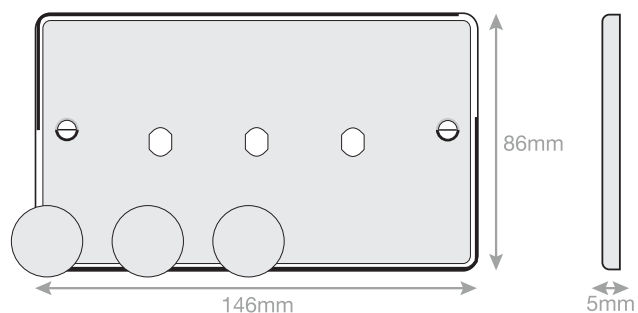

# Data Sheet : DSL372

<b>Code</b>	DSL372
<b>Description</b>	Empty Dimmer Plate - 3 Aperture Plate with Knobs
<b>Size</b>	146mm x 86mm x 5mm depth
<b>Range</b>	Selectric 5M
<b>Colour</b>	Polished chrome with matching metal knobs
<b>Material</b>	Premium grade steel
<b>Included</b>	Fixing screws, nuts, washers & matching knobs
<b>Weight</b>	0.15kg
<b>Inner Carton Quantity</b>	10
<b>Inner Carton Weight</b>	1.5kg
<b>Guarantee</b>	5 years
<b>Barcode</b>	5025117006825
<b>Commodity Code</b>	85369085
<b>Standards</b>	BS 5733
<b>Notes</b>	<ul style="list-style-type: none"><li>• Universal to any dimmer module</li><li>• Modular and Euro Media products available within the range</li><li>• Minimum back box size required: 25mm depth</li></ul>