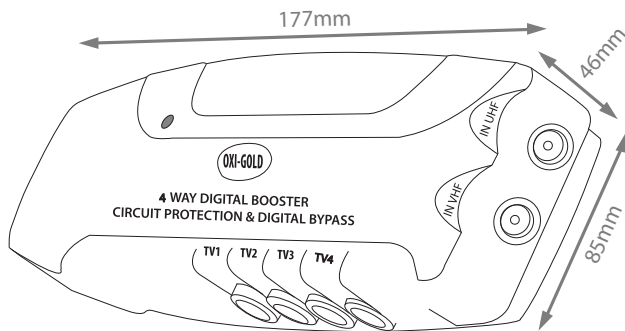

- 4 Way Booster Box with Digital Bypass & Circuit Protection
- Designed to ensure the transfer of superior quality digital signals between all your home entertainment systems
- Booster has a built-in short circuit protection on each individual output
- With integrated by-pass, designed to allow the user to control SKY™ digital receivers from a second TV without additional equipment apart from a Link device and a SKY™ or compatible universal remote control
- For indoor use only

Code	LG303
Description	4 Way Booster Box with Digital Bypass & Circuit Protection
Size	177mm (W) x 85mm (H) x 46mm (D)
Range	Selectric OXI-GOLD - Audio, Visual & Digital Accessories
Colour	Black
Material	Fire Retardant ABS Body (Acrylonitrile Butadiene Styrene)
Included	Instructions & fixing kit
Weight	0.475kg
Inner Carton Quantity	1
Inner Carton Weight	0.530kg
Barcode	5025117986790
Commodity Code	852910
Standards	BS 3041-7, EN 55013, EN 55020 & EN 61000-3
Notes	<ul style="list-style-type: none"> • Link up to 4 additional TV sets • Complete with fitted 1M power cable & 3 amp tough plug • For indoor use only and should be used in accordance with the instructions provided • CE Marked

Frequency	VHF 47-230MHz - UHF 470-860MHz - FM 88-108MHz
Gain - Full Output	12dB
Gain - Per Port	9-12dB
Noise	< =3.5dB
Isolation Loss	23dB
Impedence	75Ω
Voltage	220-240V
Line Power	12V 25mA
Hertz	50Hz
Rated Power	3.5 Watt
Wall / Surface Mounting?	Yes - Mounting Holes: 74mm apart
Suspended Mounting?	No
Ceiling Mounting?	No
Built-in Mounting?	No