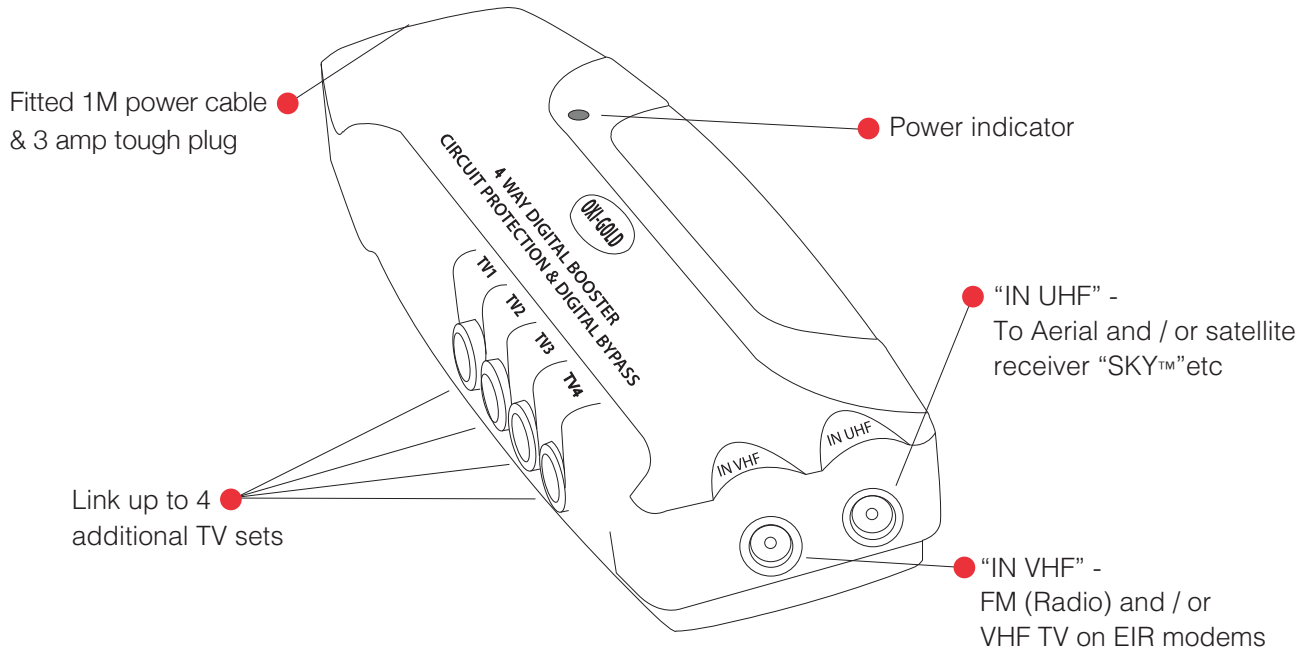

- 4 Way Booster Box with Digital Bypass & Circuit Protection
- Designed to ensure the transfer of superior quality digital signals between all your home entertainment systems
- Booster has a built-in short circuit protection on each individual output
- With integrated by-pass, designed to allow the user to control SKY™ digital receivers from a second TV without additional equipment apart from a Link device and a SKY™ or compatible universal remote control
- For indoor use only

Code	LG303
Description	4 Way Booster Box with Digital Bypass & Circuit Protection
Size	177mm (W) x 85mm (H) x 46mm (D)
Range	Selectric OXI-GOLD - Audio, Visual & Digital Accessories
Colour	Black
Material	Fire Retardant ABS Body (Acrylonitrile Butadiene Styrene)
Included	Instructions & fixing kit
Weight	0.475kg
Inner Carton Quantity	1
Inner Carton Weight	0.530kg
Barcode	5025117986790
Commodity Code	852910
Standards	BS 3041-7, EN 55013, EN 55020 & EN 61000-3
Notes	<ul style="list-style-type: none"> • Link up to 4 additional TV sets • Complete with fitted 1M power cable & 3 amp tough plug • For indoor use only and should be used in accordance with the instructions provided • CE Marked

Frequency	VHF 47-230MHz - UHF 470-860MHz - FM 88-108MHz
Gain - Full Output	12dB
Gain - Per Port	9-12dB
Noise	< =3.5dB
Isolation Loss	23dB
Impedence	75Ω
Voltage	220-240V
Line Power	12V 25mA
Hertz	50Hz
Rated Power	3.5 Watt
Wall / Surface Mounting?	Yes - Mounting Holes: 74mm apart
Suspended Mounting?	No
Ceiling Mounting?	No
Built-in Mounting?	No