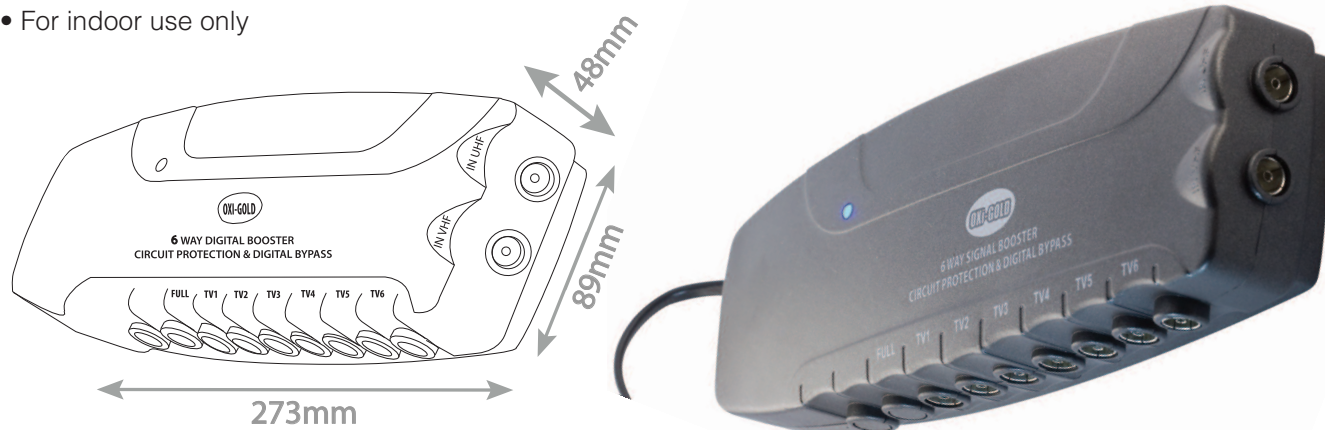

Data Sheet

LG304

- 6 Way Booster Box with Digital Bypass & Circuit Protection
- Designed to ensure the transfer of superior quality digital signals between all your home entertainment systems
- Booster has a built-in short circuit protection on each individual output
- With integrated by-pass, designed to allow the user to control SKY™ digital receivers from a second TV without additional equipment apart from a Link device and a SKY™ or compatible universal remote control
- For indoor use only

| | |
|------------------------------|---|
| Code | LG304 |
| Description | 6 Way Booster Box with Digital Bypass & Circuit Protection |
| Size | 273mm (W) x 89mm (H) x 48mm (D) |
| Range | Selectric OXi-GOLD - Audio, Visual & Digital Accessories |
| Colour | Black |
| Material | Fire Retardant ABS Body (Acrylonitrile Butadiene Styrene) |
| Included | Instructions & fixing kit |
| Weight | 0.640kg |
| Inner Carton Quantity | 1 |
| Inner Carton Weight | 0.720kg |
| Barcode | 5025117986806 |
| Commodity Code | 852910 |
| Standards | BS 3041-7, EN 55013, EN 55020 & EN 61000-3 |
| Notes | <ul style="list-style-type: none"> • Link up to 6 additional TV sets • Complete with fitted 1M power cable & 3 amp tough plug • For indoor use only and should be used in accordance with the instructions provided • CE Marked |

| | |
|---------------------------------|---|
| Frequency | VHF 47-230MHz - UHF 470-860MHz - FM 88-108MHz |
| Gain - Full Output | 15dB |
| Gain - Per Port | 12-15dB |
| Noise | < =3.5dB |
| Isolation Loss | 23dB |
| Impedence | 75Ω |
| Voltage | 220-240V |
| Line Power | 12V 25mA |
| Hertz | 50Hz |
| Rated Power | 3.5 Watt |
| Wall / Surface Mounting? | Yes - Mounting Holes: 124mm apart |
| Suspended Mounting? | No |
| Ceiling Mounting? | No |
| Built-in Mounting? | No |