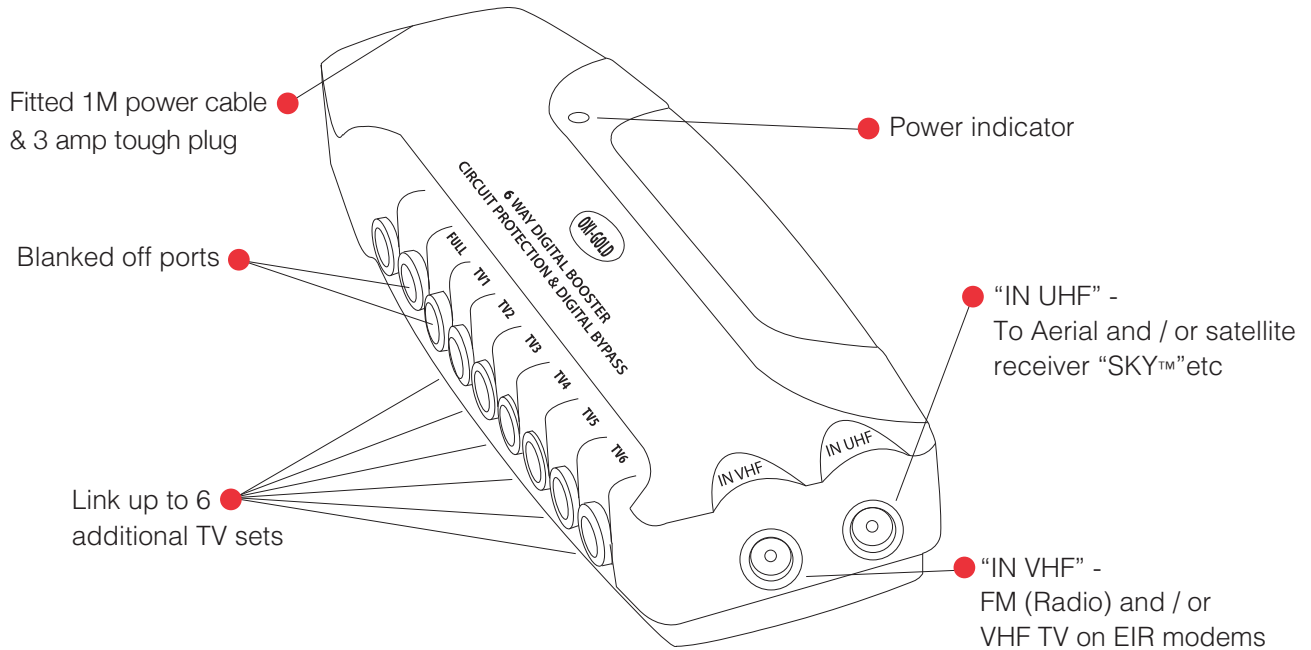

Data Sheet

LG304

- 6 Way Booster Box with Digital Bypass & Circuit Protection
- Designed to ensure the transfer of superior quality digital signals between all your home entertainment systems
- Booster has a built-in short circuit protection on each individual output
- With integrated by-pass, designed to allow the user to control SKY™ digital receivers from a second TV without additional equipment apart from a Link device and a SKY™ or compatible universal remote control
- For indoor use only

| | |
|------------------------------|---|
| Code | LG304 |
| Description | 6 Way Booster Box with Digital Bypass & Circuit Protection |
| Size | 273mm (W) x 89mm (H) x 48mm (D) |
| Range | Selectric OXi-GOLD - Audio, Visual & Digital Accessories |
| Colour | Black |
| Material | Fire Retardant ABS Body (Acrylonitrile Butadiene Styrene) |
| Included | Instructions & fixing kit |
| Weight | 0.640kg |
| Inner Carton Quantity | 1 |
| Inner Carton Weight | 0.720kg |
| Barcode | 5025117986806 |
| Commodity Code | 852910 |
| Standards | BS 3041-7, EN 55013, EN 55020 & EN 61000-3 |
| Notes | <ul style="list-style-type: none"> • Link up to 6 additional TV sets • Complete with fitted 1M power cable & 3 amp tough plug • For indoor use only and should be used in accordance with the instructions provided • CE Marked |

| | |
|---------------------------------|---|
| Frequency | VHF 47-230MHz - UHF 470-860MHz - FM 88-108MHz |
| Gain - Full Output | 15dB |
| Gain - Per Port | 12-15dB |
| Noise | < =3.5dB |
| Isolation Loss | 23dB |
| Impedence | 75Ω |
| Voltage | 220-240V |
| Line Power | 12V 25mA |
| Hertz | 50Hz |
| Rated Power | 3.5 Watt |
| Wall / Surface Mounting? | Yes - Mounting Holes: 124mm apart |
| Suspended Mounting? | No |
| Ceiling Mounting? | No |
| Built-in Mounting? | No |