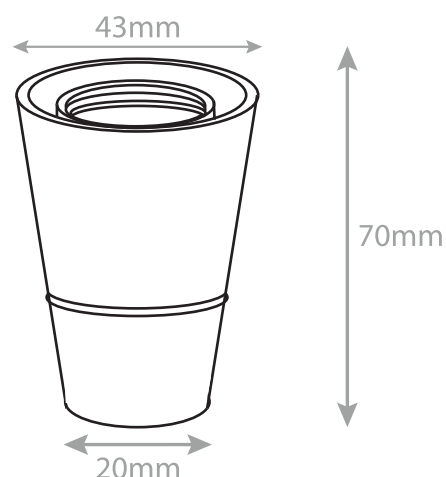

Data Sheet : LG9491

E27 Bulb Required

Code	LG9491
Description	T2 Pendant Lampholder with Short Skirt - E27 Fitting - Black
External Dimensions	70 x 43 x 20mm
Max Bulb	100 Watt
Bulb Type	E27 bulb fitting
Range	Selectric Square
Colour	Black
Material	Thermoplastic
Included	Instructions
Weight	0.049kg
Inner Carton Quantity	10
Inner Carton Weight	0.49kg
Barcode	5025117988206
Commodity Code	85369085
Standards	BS EN 60238
Notes	<ul style="list-style-type: none">• For use with wired ceiling roses• Metal screw entry for secure bulb fitting