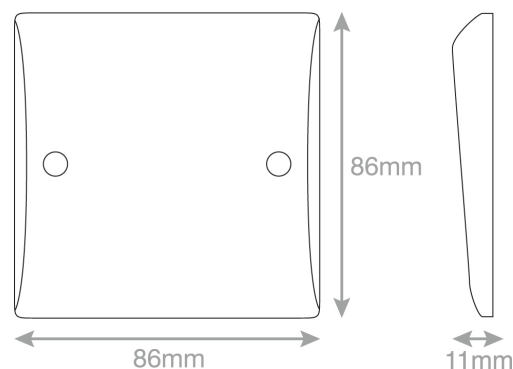

Data Sheet : SSL547

Code	SSL547
Description	25 Amp Cable Outlet with Optional Cable Entry
Size	86mm x 86mm x 11mm depth
Range	Selectric Smooth
Colour	White
Material	Bakelite
Included	M3.5 fixing screws & white blanking caps
Weight	0.12kg
Inner Carton Quantity	10
Inner Carton Weight	1.2kg
Guarantee	30 years
Barcode	5025117986479
Commodity Code	85369085
Standards	BS 5733
Notes	<ul style="list-style-type: none">• Modular and Euro Media products available within the range• Minimum back box size required: 25mm depth