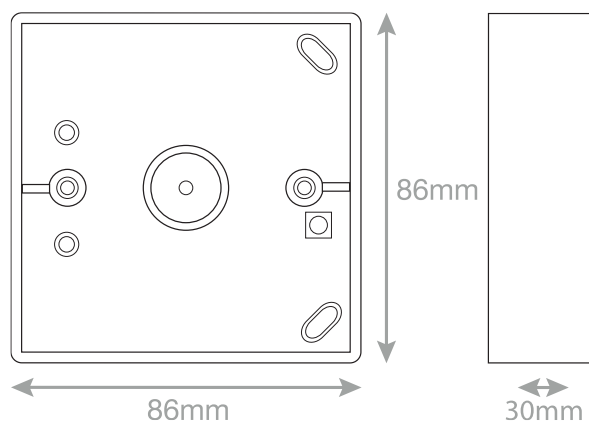

Data Sheet : SSL575

Code	SSL575
Description	1 Gang Surface Pattress Box - 30mm Deep - ABS
Size	86mm x 86mm x 30mm depth
Range	Selectric Smooth
Colour	White
Material	Acrylonitrile Butadiene Styrene (ABS)
Weight	0.14kg
Inner Carton Quantity	10
Inner Carton Weight	1.4kg
Barcode	5025117009482
Commodity Code	85369085
Standards	BS 5733
Notes	<ul style="list-style-type: none"> • Used for electrical accessories that sit on the surface of walls • The Pattress is screwed in place, and knockouts are provided for cable entry • Knockouts providing many mounting options