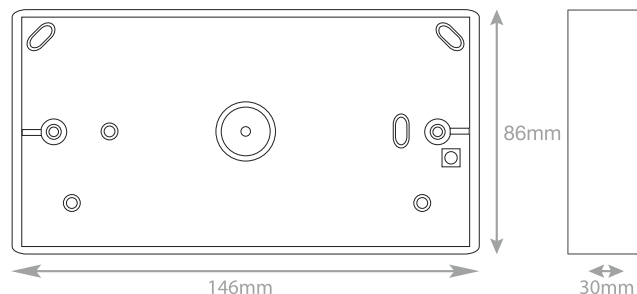

Data Sheet : SSL576

Code	SSL576
Description	2 Gang Surface Pattress Box - 30mm Deep - ABS
Size	146mm x 32mm x 30mm depth
Range	Selectric Smooth
Colour	White
Material	Acrylonitrile Butadiene Styrene (ABS)
Weight	0.18kg
Inner Carton Quantity	10
Inner Carton Weight	1.8kg
Barcode	5025117009499
Commodity Code	85369085
Standards	BS 5733
Notes	<ul style="list-style-type: none"> • Used for electrical accessories that sit on the surface of walls • The Pattress is screwed in place, and knockouts are provided for cable entry • Knockouts providing many mounting options