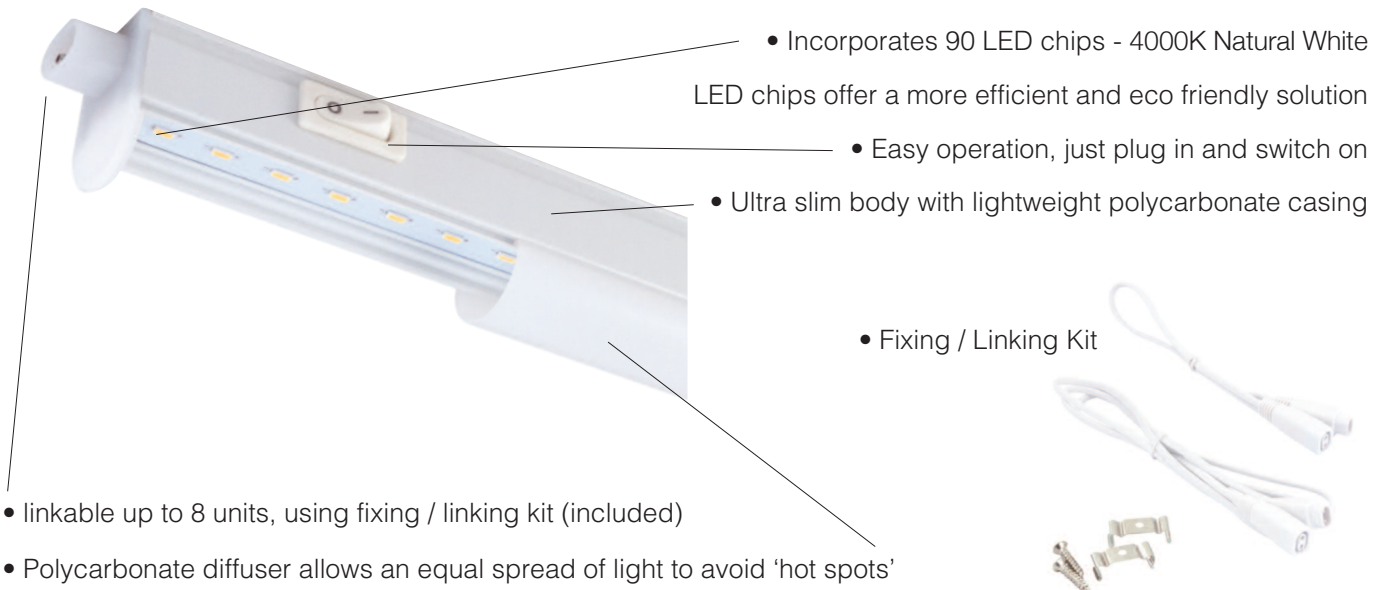

- Can be installed vertically or horizontally
- Link light comes with a 1000mm power lead, a 500mm link lead, fixing screws and brackets
- For indoor use only, not to be used in bathrooms
- Point of sale full colour box packaging on every model

<b>Code</b>	T5-LED-14
<b>Description</b>	T5 LED Super Slim Link Light – 14 Watt – 1173mm – 90 LEDs – Natural White
<b>Size</b>	1173mm (L) x 22mm (H) x 30mm (W)
<b>Range</b>	Selectric T5 LED Super Slim Link Lights
<b>Colour</b>	White
<b>Material</b>	Polycarbonate body & diffuser
<b>Included</b>	Fixing kit & instructions
<b>Weight</b>	0.268kg
<b>Inner Carton Quantity</b>	1
<b>Inner Carton Weight</b>	0.438kg
<b>Outer Carton Quantity</b>	20
<b>Outer Carton Weight</b>	11kg
<b>Warranty</b>	3 years
<b>Guarantee</b>	30,000 hours
<b>Barcode</b>	5025117004616
<b>Commodity Code</b>	9405409000
<b>Standards</b>	EN 55015, EN 61000-3 & -4, EN 61547, EN 60598-1 & -2
<b>Notes</b>	<ul style="list-style-type: none"> <li>• This 14 Watt version is linkable up to a max of 8 units</li> <li>• Available in various colour temperatures and lengths enabling you to choose the perfect product for your chosen location</li> <li>• Other colour temperatures available: 6000K Cool White / 3000K Warm White</li> </ul>