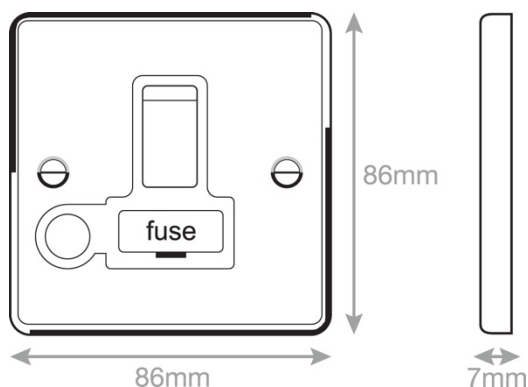

Data Sheet:
7MPRO-290

Code:	7MPRO-290
Description:	Fused Connection Unit - 13 Amp DP Switched with Flex Outlet
Range:	Selectric 7M-PRO
Colour:	Satin chrome, black insert
Ingress Protection:	IP20
Material:	Premium grade steel
Included:	M3.5 fixing screws & wiring instructions
Weight:	0.2kg
Inner Carton Quantity:	10
Inner Carton Weight:	2kg
Guarantee:	5 year plate guarantee
Barcode:	5025117029664
Commodity Code:	8536 109090
Standards:	BS 1363-4
Packaging:	Poly Bag with Euro Slot
Notes:	<ul style="list-style-type: none"> • Fused connection units are commonly used for powerful electrical appliances, such as washing machines, extractor fans etc, that need to be installed without a plug. They are also used for electrical items that need to be installed on a separate cable from the ring main, for safety and maintenance purposes. • Modular and Euro Media products available within the range • Minimum back box size required: 25mm depth