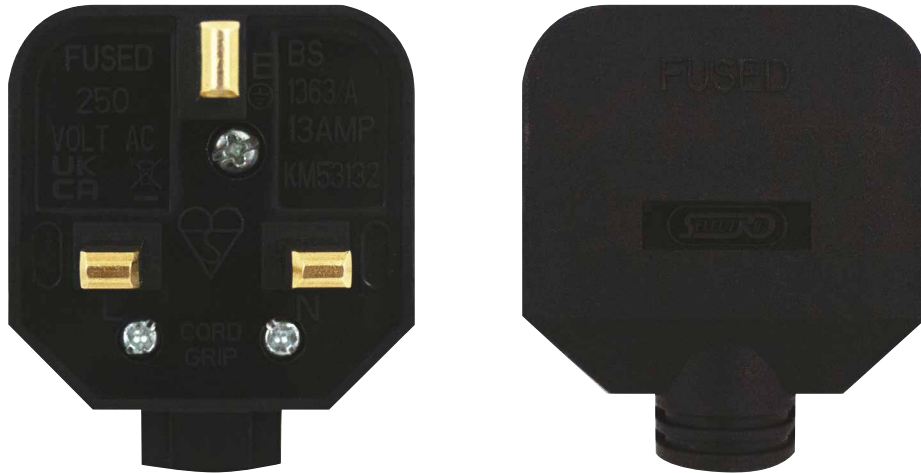

# Data Sheet : LG102B

<b>Code</b>	LG102B
<b>Description</b>	13 Amp Fused Tough Plug - Black
<b>Range</b>	Selectric Square
<b>Colour</b>	Black
<b>Material</b>	ABS & brass pins
<b>Included</b>	Wiring instructions & fuse
<b>Inner Carton Quantity</b>	20
<b>Barcode</b>	5025117681916
<b>Commodity Code</b>	85369085
<b>Standards</b>	BS 1363/A
<b>Notes</b>	<ul style="list-style-type: none"><li>• Tough, durable body. Ideal for power tools etc</li><li>• 13 Amp fused plugs can be used with a variety of electrical products, including - Washing machines, dishwashers, microwaves, kettles, toasters etc, from 700 – 3000 Watts. Anything below 700 Watts should use a 3 Amp plug</li><li>• Kitemarked</li></ul>