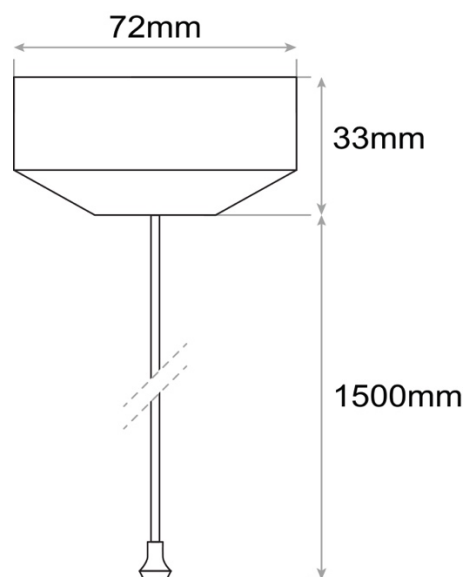

Data Sheet:  
**LG9496**

<b>Code:</b>	LG9496
<b>Description:</b>	10 Amp X-Rated 2 Way Decorative Pull Cord Switch
<b>Range:</b>	Selectric Square
<b>Colour:</b>	Antique brass
<b>Ingress Protection:</b>	IP20
<b>Material:</b>	Polycarbonate & iron
<b>Included:</b>	Instructions
<b>Weight:</b>	0.093kg
<b>Inner Carton Quantity:</b>	50
<b>Inner Carton Weight:</b>	4.65kg
<b>Guarantee:</b>	5 years
<b>Barcode:</b>	5025117024218
<b>Commodity Code:</b>	9405 1140 90
<b>Standards:</b>	BS EN 60669-1
<b>Packaging:</b>	Poly Bag with Euro Slot
<b>Notes:</b>	<ul style="list-style-type: none"> <li>• 72mm Diameter</li> <li>• Cord length is approx. 1.5 metres</li> <li>• Cord length is adjustable</li> </ul>