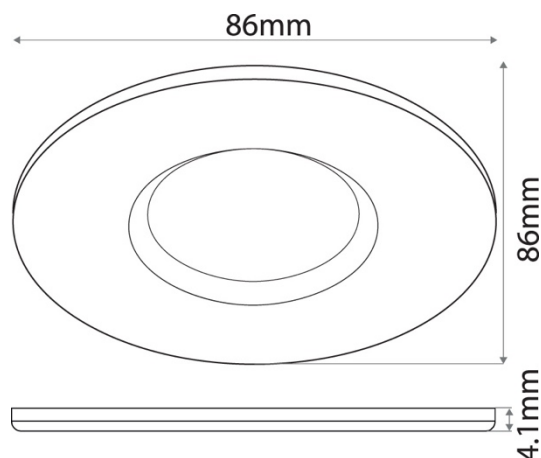

Data Sheet:  
**PUSHGLO-55**

<b>Code:</b>	PUSHGLO-55
<b>Description:</b>	Round bezel for PushGlo PRO IP65 CCT Duo Wattage Fixed Fire Rated Downlight
<b>Range:</b>	PushGlo
<b>Colour:</b>	Satin Chrome
<b>Ingress Protection:</b>	IP65
<b>Cutout:</b>	65-70mm
<b>Material:</b>	Polycarbonate
<b>Included:</b>	Bezel
<b>Weight:</b>	0.01kg
<b>Inner Carton Quantity:</b>	200
<b>Inner Carton Weight:</b>	2kg
<b>Guarantee:</b>	5 years
<b>Barcode:</b>	5025117029077
<b>Commodity Code:</b>	9405413990
<b>Packaging:</b>	PP5 Eco bag with euro slot
<b>Notes:</b>	<ul style="list-style-type: none"> <li>• Fixed bezel</li> <li>• Compatible with PUSHGLO-24, PUSHGLO-25, PUSHGLO-26, PUSHGLO-27, PUSHGLO-28, PUSHGLO-29 &amp; PUSHGLO-30</li> </ul>