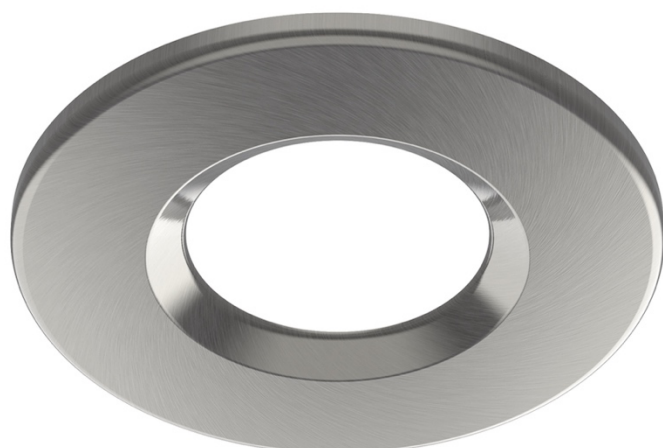

Data Sheet:  
**PUSHGLO-55**

<b>Code:</b>	PUSHGLO-55
<b>Description:</b>	Round bezel for PushGlo PRO IP65 CCT Duo Wattage Fixed Fire Rated Downlight
<b>Range:</b>	PushGlo
<b>Colour:</b>	Satin Chrome
<b>Ingress Protection:</b>	IP65
<b>Cutout:</b>	65-70mm
<b>Material:</b>	Polycarbonate
<b>Included:</b>	Bezel
<b>Weight:</b>	0.01kg
<b>Inner Carton Quantity:</b>	200
<b>Inner Carton Weight:</b>	2kg
<b>Guarantee:</b>	5 years
<b>Barcode:</b>	5025117029077
<b>Commodity Code:</b>	9405413990
<b>Packaging:</b>	PP5 Eco bag with euro slot
<b>Notes:</b>	<ul style="list-style-type: none"> <li>• Fixed bezel</li> <li>• Compatible with PUSHGLO-24, PUSHGLO-25, PUSHGLO-26, PUSHGLO-27, PUSHGLO-28, PUSHGLO-29 &amp; PUSHGLO-30</li> </ul>