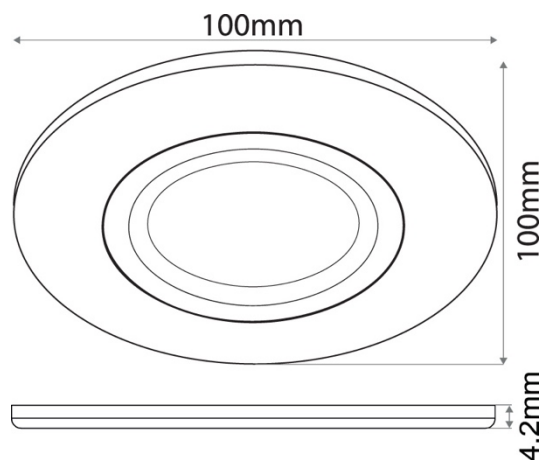

Data Sheet:  
**PUSHGLO-61**

<b>Code:</b>	PUSHGLO-61
<b>Description:</b>	Round bezel for PushGlo PRO IP65 CCT Duo Wattage Tilt Fire Rated Downlight
<b>Range:</b>	PushGlo
<b>Colour:</b>	Polished chrome
<b>Ingress Protection:</b>	IP65
<b>Cutout:</b>	80-85mm
<b>Material:</b>	Polycarbonate
<b>Included:</b>	Bezel
<b>Weight:</b>	0.017kg
<b>Inner Carton Quantity:</b>	200
<b>Inner Carton Weight:</b>	3.4kg
<b>Guarantee:</b>	5 years
<b>Barcode:</b>	5025117029138
<b>Commodity Code:</b>	9405413990
<b>Packaging:</b>	PP5 Eco bag with euro slot
<b>Notes:</b>	<ul style="list-style-type: none"> <li>• 40° tilt bezel</li> <li>• Compatible with PUSHGLO-31, PUSHGLO-32, PUSHGLO-33, PUSHGLO-34, PUSHGLO-35, PUSHGLO-36 &amp; PUSHGLO-37</li> </ul>