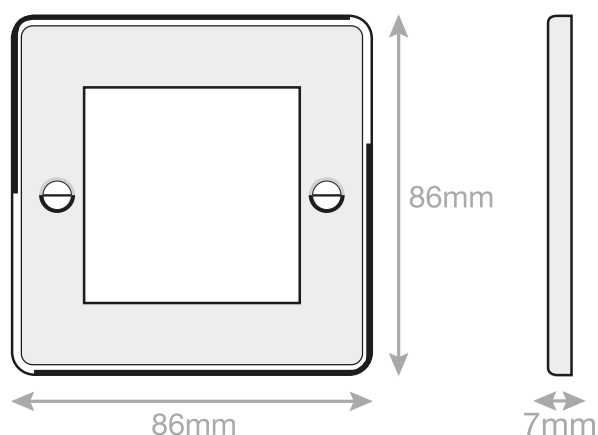

Data Sheet : SSL637

Code	SSL637
Description	2 Aperture Modular plate for use with Euro Media / Data Modules
Size	86mm x 86mm x 7mm
Range	Selectric Euro Media / Data Plates & Modules - Part M
Colour	Grey
Included	M3.5 fixing screws
Material	Urea
Weight	0.48kg
Inner Carton Quantity	20
Inner Carton Weight	9.6kg
Guarantee	30 years
Barcode	5025117024003
Commodity Code	85369085
Standards	BS 5733
Notes	<ul style="list-style-type: none">• Modular plate for use with Euro Media / Data Modules• To fit (2 x single modules) or (1 x double module)• Single module dimensions – 25 x 50mm• Double module dimensions – 50 x 50mm• Minimum back box depth required: 16mm